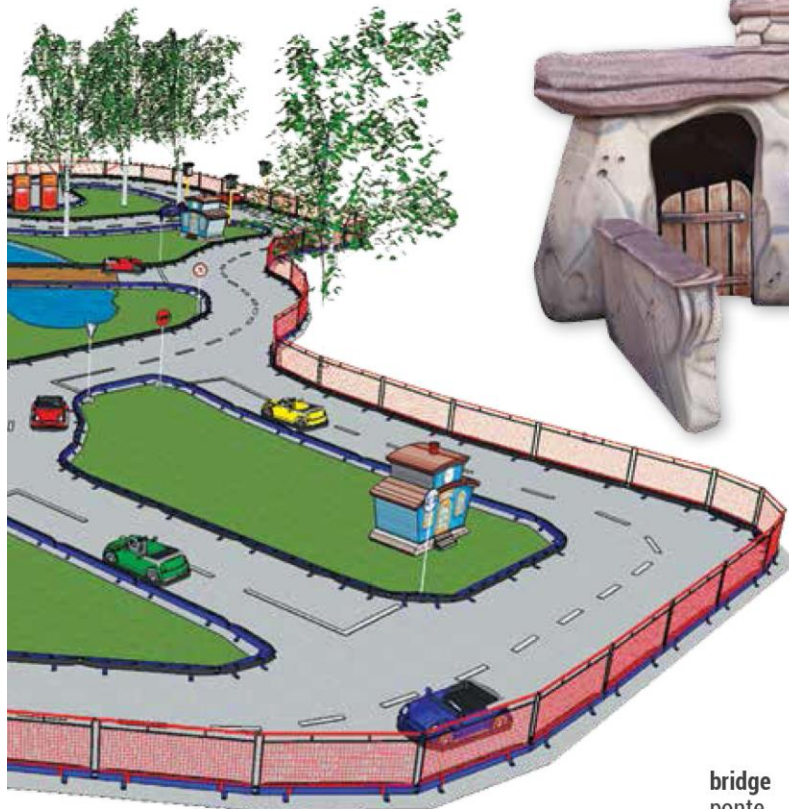

tracks and accessories > EDUCATIONAL

starting grid
traguardo
AC950

customized decoration/painting
for minicar
colorazioni speciali

Chopper
PM4-M202

FENCE
T-ST001430

BORDER
T-ST001410

PC4-C351

outdoor cabinet
mod. per esterno
PA5-0550

PA4-C904
water cannon
cannone ad acqua

127 cm - 50 in

international roadsigns
segnali stradali internazionali
AC953

PA0-2336
safety stop
stop di sicurezza

95 cm - 34 in

roadsigns
segnali stradali
AC954

rules
regolamenti

houses
casette
AC958

table, chair and bench
tavolo, sedie e panchine

AC964

AC966

AC965

bridge
ponte
AC966

traffic light
semaforo
AC959

racer
pilota
AC968